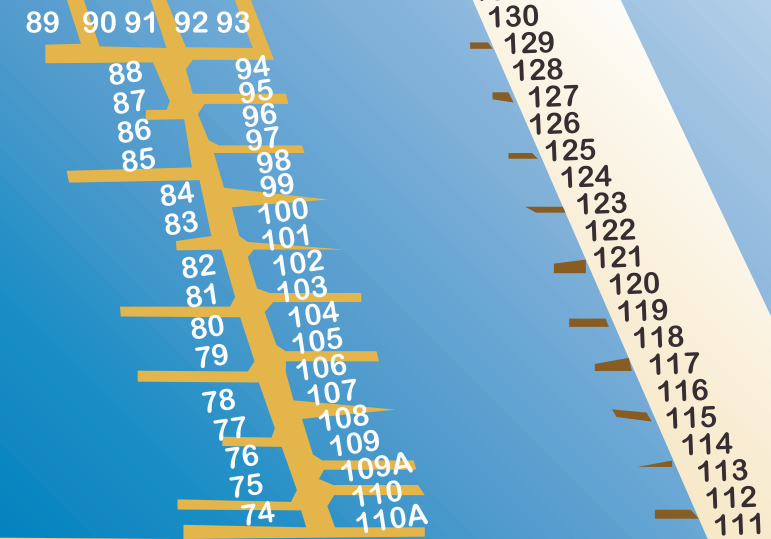

TRANSIENT / DAY SLIPS

FUTURE RESTAURANT & VENUE

RESTROOMS

DOCK MAP